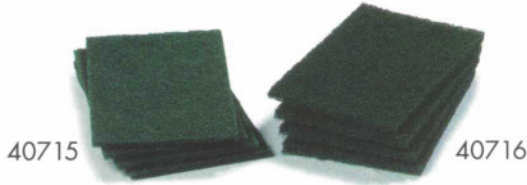

SCOUR & SCRUB PADS

SCOUR PADS

- Medium duty pads are great for stainless steel tanks, equipment, walls, railings, floors, and counters
- Coarse pads can be used to clean heavily crusted pots, pans, and kitchen and production equipment
- Colors: designated by (00)

Prod. No.	Description	Case Pack	Case Cube	Case Wt.
40715	9" x 6" x 1/4" Medium Duty Scour Pad, 10 ea per pack	6 pk	6.00/0.89	
40716	9" x 6" x 1/2" Coarse Scour Pad, 10 ea per pack	6 pk	6.00/1.24	

"SUPER SIZE" NYLON SCRUBBER & HOLDER

- From fine to coarse, "Super Size" Scrub pads tackle typical cleaning applications in food preparation or processing equipment, baseboards, floor edges, underneath fixtures, ceramic tile, and swimming pools
- 40726 and 40727 pad holders are made of high impact plastic and hold pads in place without any screws or metal fasteners
- colors: designated by (00)

Prod. No.	Description	Case Pack	Case Cube	Case Wt.
40724	10" x 4-5/8" x 1" Fine Scrubber Pad, 5 ea per pack	4pk	3.00/0.69	
40725	10" x 4-5/8" x 1" Medium Scrubber Pad, 5 ea per pack	4 pk	2.80/0.69	
41204	10" x 4-5/8" x 1" Coarse Scrubber Pad, 5 ea per pack	4 pk	3.20/0.68	
40726	9-1/4" Pad Holder Handle Style	12 ea	3.00/0.69	
40727	9-1/4" Pad Holder Handheld Style	12 ea	3.96/0.45	