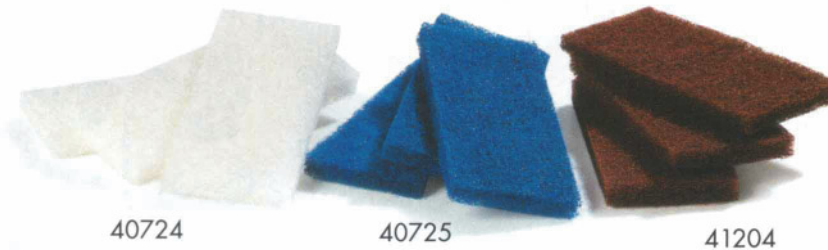

SCOUR & SCRUB PADS

SCOUR PADS

- Medium duty pads are great for stainless steel tanks, equipment, walls, railings, floors, and counters
- Coarse pads can be used to clean heavily crusted pots, pans, and kitchen and production equipment
- Colors: designated by (00)

Prod. No.	Description	Case Pack	Case Cube	Case Wt.
40715	9" x 6" x 1/4" Medium Duty Scour Pad, 10 ea per pack	6 pk	6.00/0.89	
40716	9" x 6" x 1/2" Coarse Scour Pad, 10 ea per pack	6 pk	6.00/1.24	

"SUPER SIZE" NYLON SCRUBBER & HOLDER

- From fine to coarse, "Super Size" Scrub pads tackle typical cleaning applications in food preparation or processing equipment, baseboards, floor edges, underneath fixtures, ceramic tile, and swimming pools
- 40726 and 40727 pad holders are made of high impact plastic and hold pads in place without any screws or metal fasteners
- colors: designated by (00)

Prod. No.	Description	Case Pack	Case Cube	Case Wt.
40724	10" x 4-5/8" x 1" Fine Scrubber Pad, 5 ea per pack	4pk	3.00/0.69	
40725	10" x 4-5/8" x 1" Medium Scrubber Pad, 5 ea per pack	4 pk	2.80/0.69	
41204	10" x 4-5/8" x 1" Coarse Scrubber Pad, 5 ea per pack	4 pk	3.20/0.68	
40726	9-1/4" Pad Holder Handle Style	12 ea	3.00/0.69	
40727	9-1/4" Pad Holder Handheld Style	12 ea	3.96/0.45	

40726 Pad Holder
w/40724 Scrubber Pad

STAINLESS STEEL SCRUBS

- scrubs spun from continuous strand of non-corroding Stainless Steel
- non-abrasive but tough enough to remove baked material
- built to withstand heavy duty use

Prod. No.	Description	Case Pack	Case Cube	Case Wt.
40740	1.70 oz (50 grams) Heavy Duty Stainless Steel Scrub, 12 ea per pack	6 pk	9.36/1.00	
40741	1.25 oz (35 grams) Stainless Steel Scrub, 12 ea per pack	6 pk	7.92/0.90