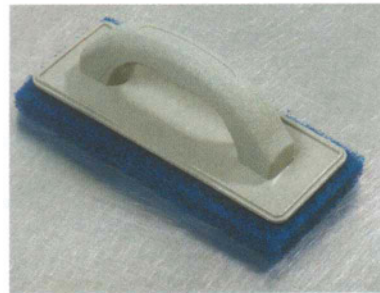

"SUPER SIZE" NYLON SCRUBBER & HOLDER

- From fine to coarse, "Super Size" Scrub pads tackle typical cleaning applications in food preparation or processing equipment, baseboards, floor edges, underneath fixtures, ceramic tile, and swimming pools
- 40726 and 40727 pad holders are made of high impact plastic and hold pads in place without any screws or metal fasteners
- colors: designated by (00)

Prod. No.	Description	Case Pack	Case Cube	Case Wt.
40724	10" x 4-5/8" x 1" Fine Scrubber Pad, 5 ea per pack	4pk	3.00/0.69	
40725	10" x 4-5/8" x 1" Medium Scrubber Pad, 5 ea per pack	4 pk	2.80/0.69	
41204	10" x 4-5/8" x 1" Coarse Scrubber Pad, 5 ea per pack	4 pk	3.20/0.68	
40726	9-1/4" Pad Holder Handle Style	12 ea	3.00/0.69	
40727	9-1/4" Pad Holder Handheld Style	12 ea	3.96/0.45	

40727 Pad Holder
w/40725 Scrubber Pad