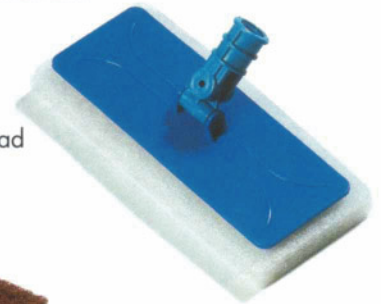

40726 Pad Holder
w/40724 Scrubber Pad