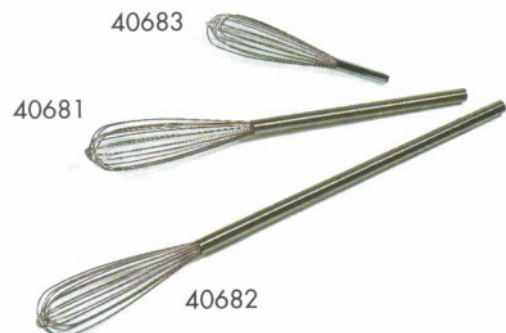

SCOOPS

- Easy grip plastic handle transfers less cold than metal scoop
- Durable dishwasher safe Polycarbonate material for long-lasting use
- Features a hole for hanging or trying to a container
- **Colors: designated by (07)**

Prod. No.	Description	Case Pack	Case Wt. Cube
4332	32 oz Small Scoop	12 ea	5.04/0.83
4364	64 oz Large Scoop	6 ea	3.96/0.80

SANITARY MALLET

- Polypropylene construction washes clean, dries quickly
- Ideal for the toughest kitchen and plant jobs
- **Colors: designated by (00)**

Prod. No.	Description	Case Pack	Case Wt. Cube
40704	14" Sanitary Mallet	12 ea	10.68/0.60
41446	Mallet Replacement Handle	12 ea	4.56/0.20

FRENCH WHIPS

- Light and balanced for perfect mixing, stirring, and whipping of batters, sauces, and souffles
- High quality chrome-plated brass handles with high quality Stainless Steel spring wire construction
- **Colors: designated by (00)**