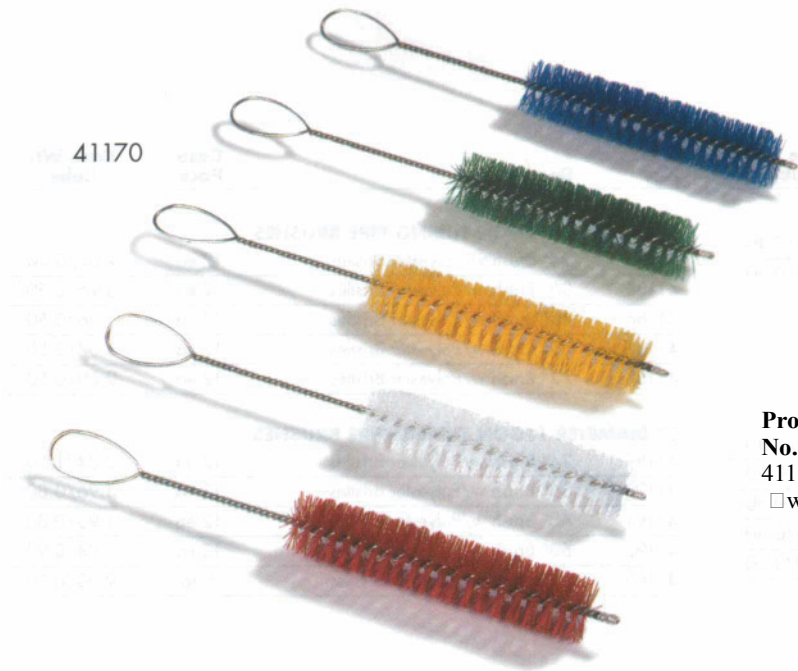

SPARTA® SPECTRUM VALVE & FITTING BRUSHES

SPARTA® SPECTRUM® DOUBLE END PLUG VALVE & FITTING BRUSHES

40679

- two valve brushes in one
- stiff Polyester bristles tapered at both ends provide double valve cleaning performance
- baton style plastic handle with middle grip area
- base resins used to produce blocks and bristles are made of FDA approved materials
- colors: Blue(14), Brown(01), Green(09), Red(05), Tan(25), White(02), Yellow(04)

19" Double End Valve Brush 6 ea 4.80/0.80
 w/Polyester Bristles

SPARTA® SPECTRUM® VALVE OUTLET BRUSHES

41170

- 1-1/2" diameter stiff Polyester bristles for efficient cleaning
- 12 gauge galvanized wire looped handle for easy storage
- base resins used to produce bristles are made of FDA approved materials
- colors: Blue(14), Brown(01), Green(09), Red(05), Tan(25), White(02), Yellow(04)

15" Wire Brush 12 ea 2.04/0.20
 w/Polyester Bristles -1-1/2" D