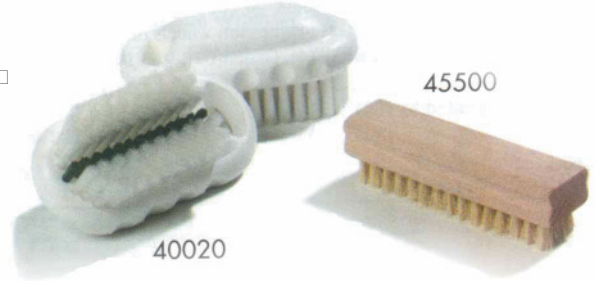

HAND & NAIL BRUSH

- 45500 Hand & nail Brush is made of White Tampico natural fiber bristles staple set into an easy grip hardwood block; helps to quickly clean soiled, greasy hands
- the new and improved 40020 Hand & Nail brush is specifically designed to promote vital cleaning of hands for food processing and foodservice personnel; long bristles along sides clean fingers top and bottom while the short bristles in center clean under fingernails
- works better than soap and water alone for cleaning under fingernails; where bacteria, dirt, and other contaminants can become trapped
- 40021 kit includes a 5" brush, cord to secure the brush in place, hanging hook, and an adhesive backed hand washing instruction decal in English and Spanish
- colors: designated by (00)

Prod. No.	Description	Case	Pack	Case Wt	Cube
45500	Hand & Nail Brush w/White Tampico Bristles	72 ea		10.08/1.00	

Prod. No.	Description	Case	Pack	Case Wt	Cube
40020	5" Hand & Nail Brush (only)	12 ea		4.00/0.20	
40021	Hand & Nail Brush Kit	12 ea		5.00/0.50	

POINTED END & IRON HANDLE STYLE

- classic, economical Pointed End Style and Iron Handle Style brushes fit into corners easily
- Pointed End Scrub Brush (45494) has White plastic block
- 45505 is our economical Iron Handle Style Scrub Brush with Polypropylene bristles staple set into plastic block
- rugged high quality construction
- designed for comfortable gripping and light scrubbing
- colors: 45494 in Blue(14), Green(09), Red(05), White(02), Yellow(04)
- 45505 Colors Randomly Mixed; colors vary by case(00)
- 45490, 45491 designated by (00)

Prod. No.	Description	Case	Pack	Case Wt	Cube
45505	6" Iron Handle Style Plastic Block Brush w/Polypropylene Bristles	24 ea		6.96/0.30	
45490	8-3/4" Pointed End Wood Block Brush w/White Tampico Bristles	12 ea		4.68/0.20	
45491	8-3/4" Pointed End Wood Block Brush w/Cream Polystyrene Bristles	12 ea		6.00/0.26	
45494	8" Pointed End Plastic Block Brush w/Polyester Bristles	12 ea		6.00/0.26	